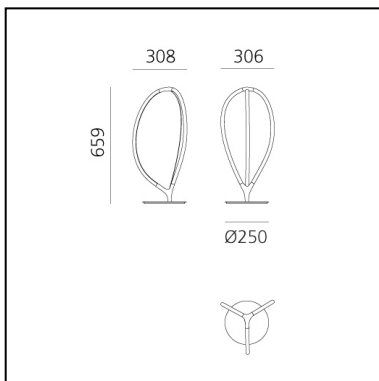

## LUMINAIRE

- Watt: **17W**
- Lichtstrom (lm): **555lm**
- CCT: **3000K**
- Efficiency: **35%**
- Efficacy: **32.63lm/W**
- CRI: **90**
- Dimmer Typology: **Touch Dimmer su cavo**

## BESCHREIBUNG

Arrival is a complete lamp family with dynamic, flowing shapes that sculpt light with delicate, graphic lines. Branching out from a central joint, common to all the different versions, each model has three arms that form a soft, organic geometric shape through a profile that is both light and structure. Each element has a section that leaves the aluminium profile visible from the outside while generating a light-diffusing surface inside.

## DIMENSION

- Länge: **cm 30.8**
- Breite: **cm 30.6**
- Höhe: **cm 65.9**
- Durchmesser Fuß: **cm 25**