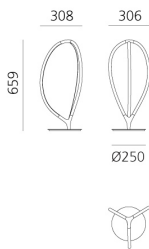

Arrival table - Black

Ludovica + Roberto Palomba

IP20  

LUMINAIRE

- Watt: **15W**
- Delivered lumens output: **920lm**
- CCT: **3000K**
- CRI: **90**
- Dimmer Typology: **Touch Dimmer su cavo**

DESCRIPTION

Arrival is a complete lamp family with dynamic, flowing shapes that sculpt light with delicate, graphic lines.

Branching out from a central joint, common to all the different versions, each model has three arms that form a soft, organic geometric shape through a profile that is both light and structure. Each element has a section that leaves the aluminium profile visible from the outside while generating a light-diffusing surface inside. The resulting elements blend into spaces with a presence that is discreet yet distinctive thanks to the shape and quality of the softly diffused light. These are elegant lighting tools, perfect for use in multiple series or for combining the different versions together depending on the requirements of the installation spaces.

PRODUCT CODE: 1550030A

FEATURES

- Article Code: **1550030A**
- Colour: **Black**
- Installation: **Table**
- Material: **Aluminium, silicone**
- Series: **Design Collection**
- design by: **Ludovica + Roberto Palomba**

DIMENSIONS

- Length: **cm 30.8**
- Width: **cm 30.6**
- Height: **cm 65.9**
- Base Diameter: **cm 25**