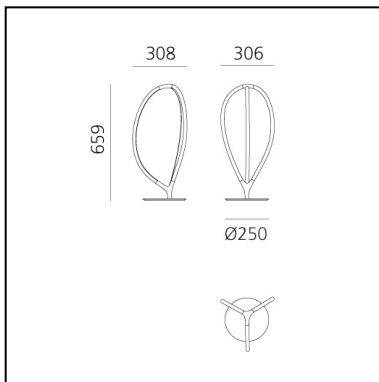

## LUMINAIRE

- Watt: **17W**
- Delivered lumen output: **555lm**
- CCT: **3000K**
- Efficiency: **35%**
- Efficacy: **32.63lm/W**
- CRI: **90**
- Dimmer Typology: **Optical Touch Dimmer**

## DESCRIPTION

Arrival is a complete lamp family with dynamic, flowing shapes that sculpt light with delicate, graphic lines. Branching out from a central joint, common to all the different versions, each model has three arms that form a soft, organic geometric shape through a profile that is both light and structure. Each element has a section that leaves the aluminium profile visible from the outside while generating a light-diffusing surface inside. The resulting elements blend into spaces with a presence that is discreet yet distinctive thanks to the shape and quality of the softly diffused light. These are elegant lighting tools, perfect for use in multiple series or for combining the different versions together depending on the requirements of the installation spaces.

## FEATURES

- Product Code: **1550030A**
- Colour: **Black**
- Installation: **Table**
- Material: **Aluminium, silicone**
- Series: **Design Collection**
- design by: **Ludovica+Roberto Palomba**

## DIMENSIONS

- Length: **308 mm**
- Width: **306 mm**
- Height: **659 mm**
- Base Diameter: **250 mm**