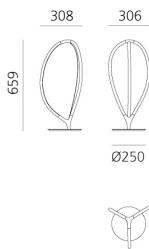

Arrival table - Brass

Ludovica + Roberto Palomba

IP20  

LUMINAIRE

- Watt: **15W**
- Delivered lumens output: **920lm**
- CCT: **3000K**
- CRI: **90**
- Dimmer Typology: **Touch Dimmer su cavo**

Notes

DESCRIPTION

Arrival is a complete lamp family with dynamic, flowing shapes that sculpt light with delicate, graphic lines.

Branching out from a central joint, common to all the different versions, each model has three arms that form a soft, organic geometric shape through a profile that is both light and structure. Each element has a section that leaves the aluminium profile visible from the outside while generating a light-diffusing surface inside. The resulting elements blend into spaces with a presence that is discreet yet distinctive thanks to the shape and quality of the softly diffused light. These are elegant lighting tools, perfect for use in multiple series or for combining the different versions together depending on the requirements of the installation spaces.

PRODUCT CODE: 1550010A

FEATURES

- Article Code: **1550010A**
- Colour: **Brass**
- Installation: **Table**
- Material: **Aluminium, silicone**
- Series: **Design Collection**
- design by: **Ludovica + Roberto Palomba**

DIMENSIONS

- Length: **cm 30.8**
- Width: **cm 30.6**
- Height: **cm 65.9**
- Base Diameter: **cm 25**