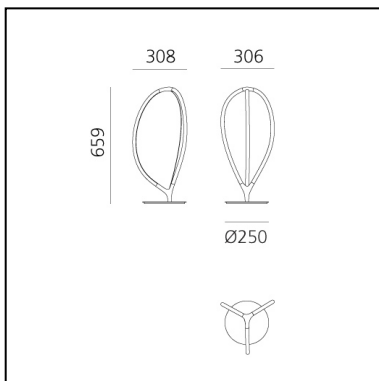

## LUMINAIRE

- Watt: **17W**
- Delivered lumens output: **555lm**
- CCT: **3000K**
- Efficiency: **35%**
- Efficacy: **32.63lm/W**
- CRI: **90**
- Dimmer Typology: **Touch Dimmer su cavo**

## DESCRIPTION

Arrival is a complete lamp family with dynamic, flowing shapes that sculpt light with delicate, graphic lines. Branching out from a central joint, common to all the different versions, each model has three arms that form a soft, organic geometric shape through a profile that is both light and structure. Each element has a section that leaves the aluminium profile visible from the outside while generating a light-diffusing surface inside.

## DIMENSIONS

- Length: **cm 30.8**
- Width: **cm 30.6**
- Height: **cm 65.9**
- Base Diameter: **cm 25**