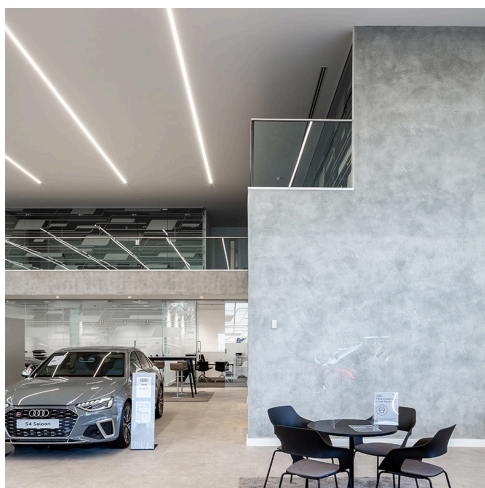

Audi

➤ Canterbury, UK

➤ Year / 2020

Category / Retail

Author / SDA Architects + Artemide UK Design Office

Photo / Amphitype

A.39 Recessed - Carlotta de Bevilacqua

A.39 - Carlotta de Bevilacqua | Everything 80 - Ernesto Gismondi