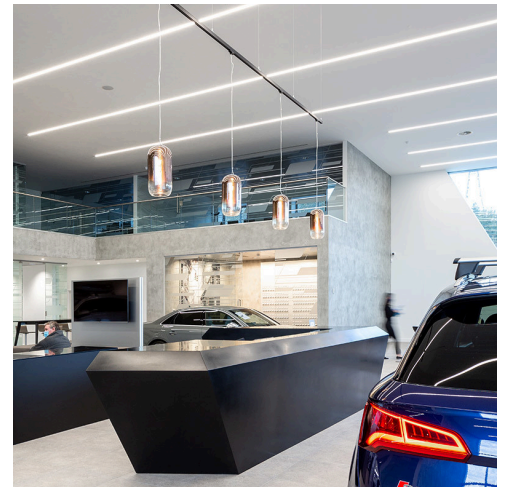

A.39 Recessed - Carlotta de Bevilacqua | Gople
- BIG