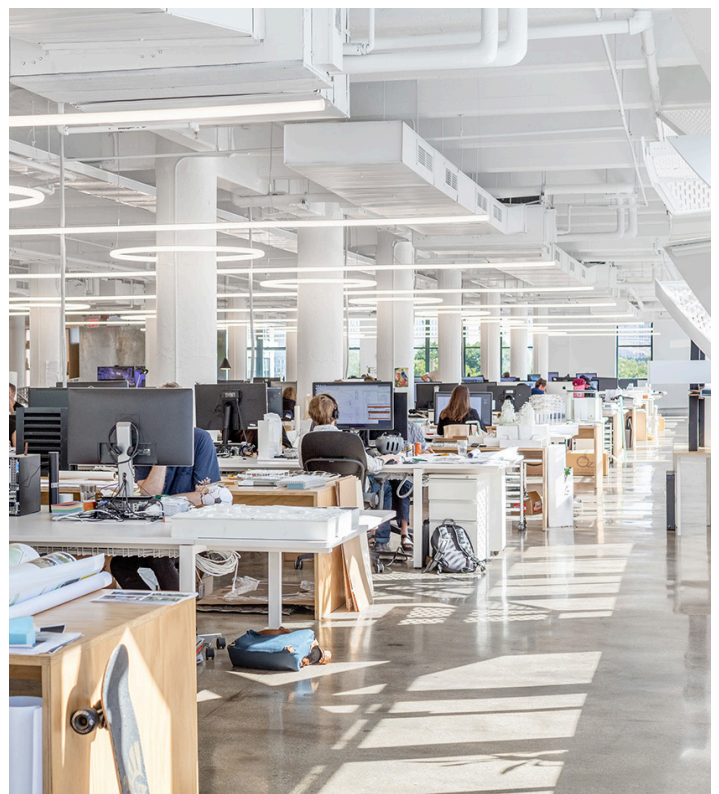

BIG Offices

➤ New York

➤ Año / 2018

Categoría / Office

Autor / BIG

Foto / Max Touhey

BIG, Bjarke Ingels Group, an avantgarde international studio of architecture and experimentation founded in Copenhagen in 2005 by Bjarke Ingels, has opened its new branch in New York, illuminated in its entirety by Artemide.

Alphabet of Light - System

Alphabet of Light - System

The studio's new office is at Dumbo, Brooklyn, one of the city's up-and-coming areas where professional studios, cafés, cultural centers and a bustling creative activity are clustered at the feet of the two bridges that connect Brooklyn and Manhattan. The new premises of over 50,000 square meters house, in addition to the offices of the more than 250 New York "BIGsters," spaces for workshops, free areas for recreation, exhibition and public spaces. The rooms are illuminated with the innovative systems designed by the studio for Artemide: in particular Alphabet of Light, which winds through the spaces, assuming different configurations.