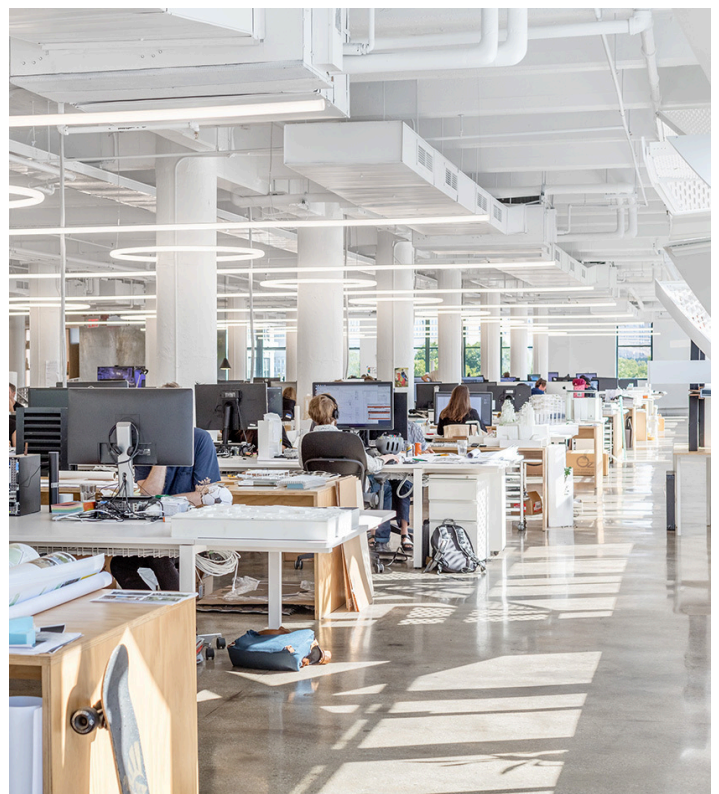

BIG Offices

➤ New York

➤ Année / 2018
Catégorie / Office
Auteur / BIG
Photo / Max Touhey

BIG, Bjarke Ingels Group, an avantgarde international studio of architecture and experimentation founded in Copenhagen in 2005 by Bjarke Ingels, has opened its new branch in New York, illuminated in its entirety by Artemide.

Alphabet of Light - System

Alphabet of Light - System

The studio's new office is at Dumbo, Brooklyn, one of the city's up-and-coming areas where professional studios, cafés, cultural centers and a bustling creative activity are clustered at the feet of the two bridges that connect Brooklyn and Manhattan. The new premises of over 50,000 square meters house, in addition to the offices of the more than 250 New York "BIGsters," spaces for workshops, free areas for recreation, exhibition and public spaces. The rooms are illuminated with the innovative systems designed by the studio for Artemide: in particular Alphabet of Light, which winds through the spaces, assuming different configurations.