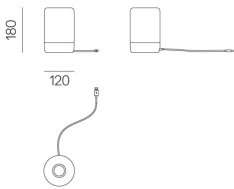

Bontà

Davide Oldani, Attila Veress

LUMINAIRE

- Watt: **2,5W**
- Delivered lumens output: **225lm**
- CCT: **3000K**
- CRI: **80**
- Dimmer Typology: **Slider Dimmer**

DESCRIPTION

* The product is not yet available.

PRODUCT CODE: NEW

FEATURES

- Article Code: - - -
- Colour: **Titanium**
- Installation: **Table**
- Material: **Glass, Tecnopolymer**
- Series: **Design Collection, 2020 Artemide Collection**
- design by: **Davide Oldani, Attila Veress**

DIMENSIONS

- Height: **cm 18**
- Diameter: **cm 12**

Accessories

Bontà - Glass Vase - Red
NEW_6

Bontà - Flat Glass Vase - Aquamarine
NEW_7

Bontà - Flat Glass Vase - Amber
NEW_1

Bontà - Glass Vase - Aquamarine
NEW_8