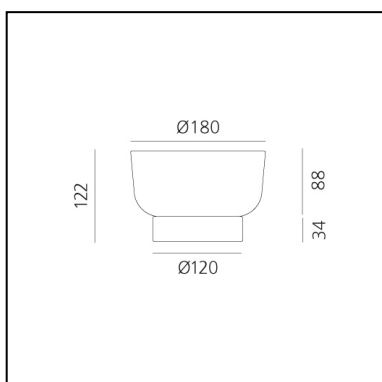

Bontà Base + Grey Bowl

Davide Oldani
Attila Veress

DESCRIPTION

A portable lamp explores the connection between light, food and conviviality.

It's a portable lamp that interacts with objects on the table.

A body made from white textured milk glass, diffuses the light, creating a relaxed atmosphere, while the upper recess is home to a glass bowl designed to hold food for sharing.

This can be combined or alternated with a taller bowl and wider one – almost a plate – at the top.

The bowls – and the lamp itself – are made from hand-worked glass, making them unique pieces whose texture, transparency and colour generate a special dialogue between light and food, blurring the boundaries between them.

Maximum attention to detail has been shown in order to do justice to the object itself and the other elements with which it interacts.

Light plays a key role in creating the perfect atmosphere, interacting with other elements on the table and promoting sharing and conviviality.

PRODUCT CODE: 0150470A

FEATURES

- Article Code: **0150470A**
- Colour: **Grey**
- Installation: **Table**
- Material: **Glass, Wood**
- Series: **Design Collection, 2020 Artemide Collection**
- design by: **Davide Oldani, Attila Veress**

DIMENSIONS

- Height: **cm 26.4**
- Diameter: **cm 18**