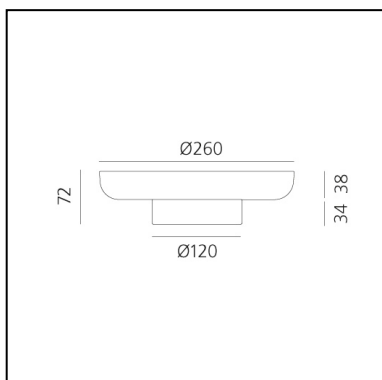

Bontà Base + Grey Plate

Davide Oldani

Attila Veress

DESCRIPTION

A portable lamp explores the connection between light, food and conviviality.

It's a portable lamp that interacts with objects on the table.

A body made from white textured milk glass, diffuses the light, creating a relaxed atmosphere, while the upper recess is home to a glass bowl designed to hold food for sharing.

This can be combined or alternated with a taller bowl and wider one – almost a plate – at the top.

The bowls – and the lamp itself – are made from hand-worked glass, making them unique pieces whose texture, transparency and colour generate a special dialogue between light and food, blurring the boundaries between them.

Maximum attention to detail has been shown in order to do justice to the object itself and the other elements with which it interacts.

Light plays a key role in creating the perfect atmosphere, interacting with other elements on the table and promoting sharing and conviviality.

PRODUCT CODE: 0150370A

FEATURES

- Article Code: **0150370A**
- Colour: **Grey**
- Installation: **Table**
- Material: **Glass, Wood**
- Series: **Design Collection, 2020 Artemide Collection**
- design by: **Davide Oldani, Attila Veress**

DIMENSIONS

- Height: **cm 21.4**
- Diameter: **cm 26**