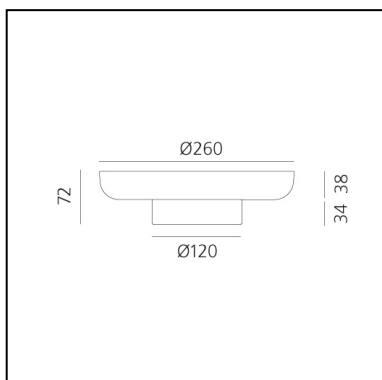

Bontà Base + Red Plate

Davide Oldani
Attila Veress

DESCRIPTION

A portable lamp explores the connection between light, food and conviviality.

It's a portable lamp that interacts with objects on the table.

A body made from white textured milk glass, diffuses the light, creating a relaxed atmosphere, while the upper recess is home to a glass bowl designed to hold food for sharing.

This can be combined or alternated with a taller bowl and wider one – almost a plate – at the top.

The bowls – and the lamp itself – are made from hand-worked glass, making them unique pieces whose texture, transparency and colour generate a special dialogue between light and food, blurring the boundaries between them.

Maximum attention to detail has been shown in order to do justice to the object itself and the other elements with which it interacts.

Light plays a key role in creating the perfect atmosphere, interacting with other elements on the table and promoting sharing and conviviality.

PRODUCT CODE: 0150340A

FEATURES

- Article Code: **0150340A**
- Colour: **Red**
- Installation: **Table**
- Material: **Glass, Wood**
- Series: **Design Collection, 2020 Artemide Collection**
- design by: **Davide Oldani, Attila Veress**

DIMENSIONS

- Height: **cm 21.4**
- Diameter: **cm 26**