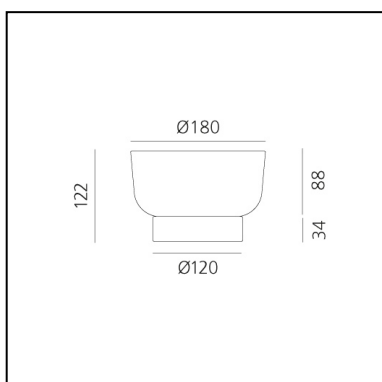

Bontà Base + Topaz Bowl

Davide Oldani

Attila Veress

DESCRIPTION

A portable lamp explores the connection between light, food and conviviality.

It's a portable lamp that interacts with objects on the table.

A body made from white textured milk glass, diffuses the light, creating a relaxed atmosphere, while the upper recess is home to a glass bowl designed to hold food for sharing.

This can be combined or alternated with a taller bowl and wider one – almost a plate – at the top.

The bowls – and the lamp itself – are made from hand-worked glass, making them unique pieces whose texture, transparency and colour generate a special dialogue between light and food, blurring the boundaries between them.

Maximum attention to detail has been shown in order to do justice to the object itself and the other elements with which it interacts.

Light plays a key role in creating the perfect atmosphere, interacting with other elements on the table and promoting sharing and conviviality.

PRODUCT CODE: 0150450A

FEATURES

- Article Code: **0150450A**
- Colour: **Topaz**
- Installation: **Table**
- Material: **Glass, Wood**
- Series: **Design Collection, 2020 Artemide Collection**
- design by: **Davide Oldani, Attila Veress**

DIMENSIONS

- Height: **cm 26.4**
- Diameter: **cm 18**