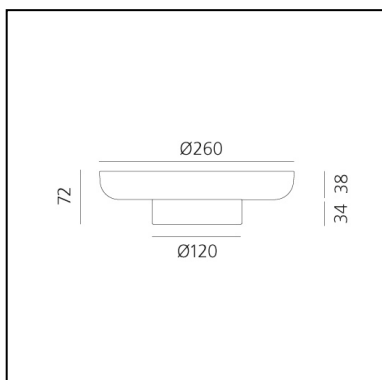

Bontà Base + Topaz Plate

Davide Oldani

Attila Veress

DESCRIPTION

A portable lamp explores the connection between light, food and conviviality.

It's a portable lamp that interacts with objects on the table.

A body made from white textured milk glass, diffuses the light, creating a relaxed atmosphere, while the upper recess is home to a glass bowl designed to hold food for sharing.

This can be combined or alternated with a taller bowl and wider one – almost a plate – at the top.

The bowls – and the lamp itself – are made from hand-worked glass, making them unique pieces whose texture, transparency and colour generate a special dialogue between light and food, blurring the boundaries between them.

Maximum attention to detail has been shown in order to do justice to the object itself and the other elements with which it interacts.

Light plays a key role in creating the perfect atmosphere, interacting with other elements on the table and promoting sharing and conviviality.

PRODUCT CODE: 0150350A

FEATURES

- Article Code: **0150350A**
- Colour: **Topaz**
- Installation: **Table**
- Material: **Glass, Wood**
- Series: **Design Collection, 2020 Artemide Collection**
- design by: **Davide Oldani, Attila Veress**

DIMENSIONS

- Height: **cm 21.4**
- Diameter: **cm 26**