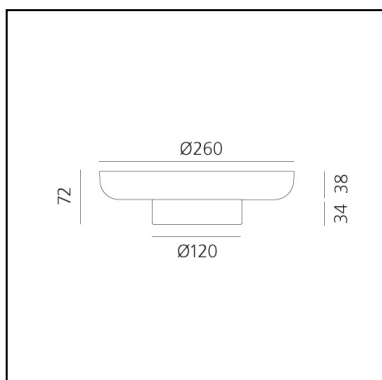

Bontà Base + Turquoise Plate

Davide Oldani

Attila Veress

DESCRIPTION

A portable lamp explores the connection between light, food and conviviality.

It's a portable lamp that interacts with objects on the table.

A body made from white textured milk glass, diffuses the light, creating a relaxed atmosphere, while the upper recess is home to a glass bowl designed to hold food for sharing.

This can be combined or alternated with a taller bowl and wider one – almost a plate – at the top.

The bowls – and the lamp itself – are made from hand-worked glass, making them unique pieces whose texture, transparency and colour generate a special dialogue between light and food, blurring the boundaries between them.

Maximum attention to detail has been shown in order to do justice to the object itself and the other elements with which it interacts.

Light plays a key role in creating the perfect atmosphere, interacting with other elements on the table and promoting sharing and conviviality.

PRODUCT CODE: 0150360A

FEATURES

- Article Code: **0150360A**
- Colour: **Turquoise**
- Installation: **Table**
- Material: **Glass, Wood**
- Series: **Design Collection, 2020 Artemide Collection**
- design by: **Davide Oldani, Attila Veress**

DIMENSIONS

- Height: **cm 21.4**
- Diameter: **cm 26**