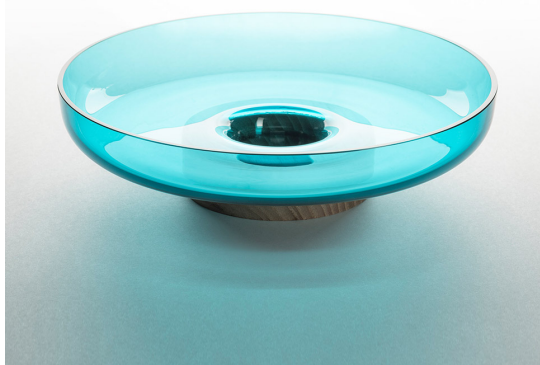

Bontà Base + Turquoise Plate

Davide Oldani

Attila Veress

DESCRIPTION

A portable lamp explores the connection between light, food and conviviality.

It's a portable lamp that interacts with objects on the table.

A body made from white textured milk glass, diffuses the light, creating a relaxed atmosphere, while the upper recess is home to a glass bowl designed to hold food for sharing.

This can be combined or alternated with a taller bowl and wider one – almost a plate – at the top.

The bowls – and the lamp itself – are made from hand-worked glass, making them unique pieces whose texture, transparency and colour generate a special dialogue between light and food, blurring the boundaries between them.

PRODUCT CODE: 0150360A

FEATURES

- Article Code: **0150360A**
- Colour: **Turquoise**
- Installation: **Table**
- Material: **Glass, Wood**
- Series: **Design Collection, 2020 Artemide Collection**
- design by: **Davide Oldani, Attila Veress**