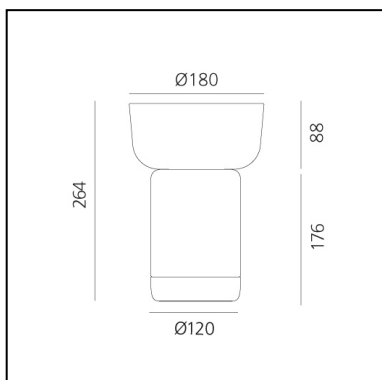

Bontà + Grey Bowl

Davide Oldani

Attila Veress

LUMINAIRE

- Watt: **2,4W**
- Delivered lumens output: **225lm**
- CCT: **2700K**
- CRI: **80**
- Dimmer Typology: **Slider Dimmer**

DESCRIPTION

A portable lamp explores the connection between light, food and conviviality.

It's a portable lamp that interacts with objects on the table.

A body made from white textured milk glass, diffuses the light, creating a relaxed atmosphere, while the upper recess is home to a glass bowl designed to hold food for sharing.

This can be combined or alternated with a taller bowl and wider one – almost a plate – at the top.

The bowls – and the lamp itself – are made from hand-worked glass, making them unique pieces whose texture, transparency and colour generate a special dialogue between light and food, blurring the boundaries between them.

Maximum attention to detail has been shown in order to do justice to the object itself and the other elements with which it interacts.

Light plays a key role in creating the perfect atmosphere, interacting with other elements on the table and promoting sharing and conviviality.

PRODUCT CODE: 0150270A

FEATURES

- Article Code: **0150270A**
- Colour: **Grey**
- Installation: **Table**
- Material: **Glass, Tecnopolymer**
- Series: **Design Collection, 2020 Artemide Collection**
- design by: **Davide Oldani, Attila Veress**

DIMENSIONS

- Height: **cm 12.2**
- Diameter: **cm 18**