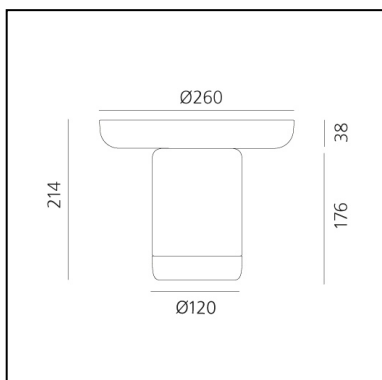

Bontà + Grey Plate

Davide Oldani

Attila Veress

LUMINAIRE

- Watt: **2,4W**
- Delivered lumens output: **225lm**
- CCT: **2700K**
- CRI: **80**
- Dimmer Typology: **Slider Dimmer**

DESCRIPTION

A portable lamp explores the connection between light, food and conviviality.

PRODUCT CODE: 0150170A

FEATURES

- Article Code: **0150170A**
- Colour: **Grey**
- Installation: **Table**
- Material: **Glass, Tecnopolymer**
- Series: **Design Collection, 2020 Artemide Collection**
- design by: **Davide Oldani, Attila Veress**

DIMENSIONS

- Height: **cm 7.2**
- Diameter: **cm 26**