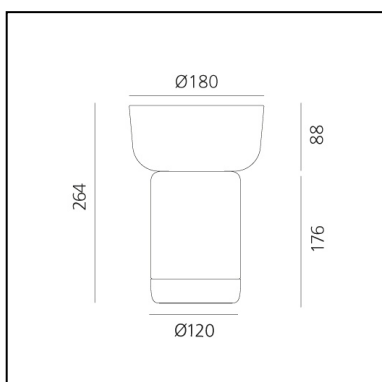

Bontà + Red Bowl

Davide Oldani

Attila Veress

LUMINAIRE

- Watt: **2,4W**
- Delivered lumens output: **225lm**
- CCT: **2700K**
- CRI: **80**
- Dimmer Typology: **Slider Dimmer**

DESCRIPTION

A portable lamp explores the connection between light, food and conviviality.

It's a portable lamp that interacts with objects on the table.

A body made from white textured milk glass, diffuses the light, creating a relaxed atmosphere, while the upper recess is home to a glass bowl designed to hold food for sharing.

This can be combined or alternated with a taller bowl and wider one – almost a plate – at the top.

The bowls – and the lamp itself – are made from hand-worked glass, making them unique pieces whose texture, transparency and colour generate a special dialogue between light and food, blurring the boundaries between them.

Maximum attention to detail has been shown in order to do justice to the object itself and the other elements with which it interacts.

Light plays a key role in creating the perfect atmosphere, interacting with other elements on the table and promoting sharing and conviviality.

PRODUCT CODE: 0150240A

FEATURES

- Article Code: **0150240A**
- Colour: **Red**
- Installation: **Table**
- Material: **Glass, Tecnopolymer**
- Series: **Design Collection, 2020 Artemide Collection**
- design by: **Davide Oldani, Attila Veress**

DIMENSIONS

- Height: **cm 12.2**
- Diameter: **cm 18**