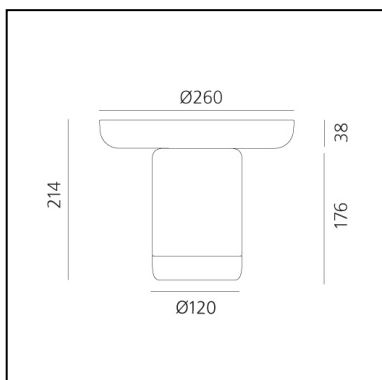

Bontà + Red Plate

Davide Oldani

Attila Veress

LUMINAIRE

- Watt: **2,4W**
- Delivered lumens output: **225lm**
- CCT: **2700K**
- CRI: **80**
- Dimmer Typology: **Slider Dimmer**

DESCRIPTION

A portable lamp explores the connection between light, food and conviviality.

DIMENSIONS

- Height: **cm 7.2**
- Diameter: **cm 26**