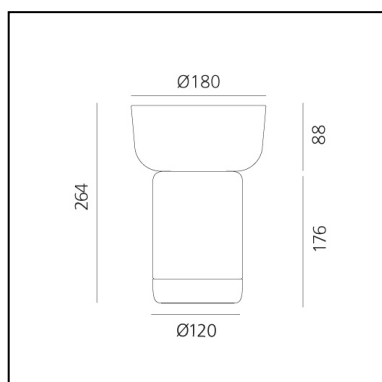

Bontà + Turquoise Bowl

Davide Oldani

Attila Veress

LUMINAIRE

- Watt: **2,4W**
- Delivered lumens output: **225lm**
- CCT: **2700K**
- CRI: **80**
- Dimmer Typology: **Slider Dimmer**

DESCRIPTION

A portable lamp explores the connection between light, food and conviviality.

It's a portable lamp that interacts with objects on the table.

A body made from white textured milk glass, diffuses the light, creating a relaxed atmosphere, while the upper recess is home to a glass bowl designed to hold food for sharing.

This can be combined or alternated with a taller bowl and wider one – almost a plate – at the top.

The bowls – and the lamp itself – are made from hand-worked glass, making them unique pieces whose texture, transparency and colour generate a special dialogue between light and food, blurring the boundaries between them.

Maximum attention to detail has been shown in order to do justice to the object itself and the other elements with which it interacts.

Light plays a key role in creating the perfect atmosphere, interacting with other elements on the table and promoting sharing and conviviality.

PRODUCT CODE: 0150260A

FEATURES

- Article Code: **0150260A**
- Colour: **Turquoise**
- Installation: **Table**
- Material: **Glass, Tecnopolymer**
- Series: **Design Collection, 2020 Artemide Collection**
- design by: **Davide Oldani, Attila Veress**

DIMENSIONS

- Height: **cm 12.2**
- Diameter: **cm 18**