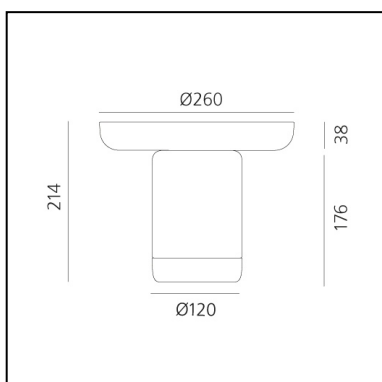

Bontà + Turquoise Plate

Davide Oldani
Attila Veress

LUMINAIRE

- Watt: **2,4W**
- Delivered lumens output: **225lm**
- CCT: **2700K**
- CRI: **80**
- Dimmer Typology: **Slider Dimmer**

DESCRIPTION

A portable lamp explores the connection between light, food and conviviality.

DIMENSIONS

- Height: **cm 7.2**
- Diameter: **cm 26**