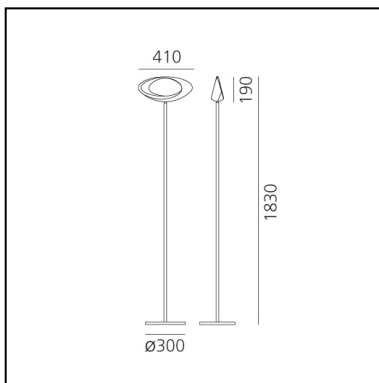

Cabildo Floor LED 2700K

Eric Solè

IP20     

LUMINAIRE

- Watt: **44W**
- Voltage: **220-240V**
- Delivered lumens output: **2641lm**
- CCT: **2700K**
- Efficiency: **73%**
- Efficacy: **60.01lm/W**
- CRI: **95**
- Dimmer Typology: **Touch Dimmer**

Notes

Lamp included. With dimmer.

DESCRIPTION

Steel base and stem; body lamp in painted die-cast aluminium. The indirect light shapes the body lamp, bringing out its winding form and giving it the astonishing appearance of a ring of light.

PRODUCT CODE: 1180W10A

FEATURES

- Article Code: **1180W10A**
- Colour: **White**
- Installation: **Floor**
- Material: **Aluminium, steel**
- Series: **Design Collection**
- Environment: **Indoor**
- Area contract: **Residential**
- Emission: **Indirect Diffused**
- design by: **Eric Solè**

DIMENSIONS

- Width: **cm 41**
- Height: **cm 183**
- Base Diameter: **cm 30**
- Glow Wire Test: **650°**

SOURCES INCLUDED

- Category: **Led**
- Number: **1**
- Watt: **44W**
- Color temperature (K): **2700K**
- CRI: **90**
- Color Tolerance: **MacAdam 2SDCM**