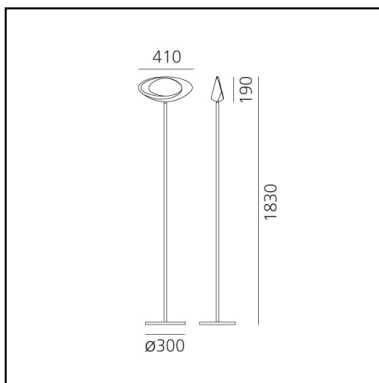

## LUMINAIRE

- Watt: **44W**
- Voltage: **220-240V**
- Delivered lumens output: **2824lm**
- CCT: **3000K**
- Efficiency: **73%**
- Efficacy: **64.19lm/W**
- CRI: **95**
- Dimmer Typology: **Touch Dimmer**

## DESCRIPTION

Steel base and stem; body lamp in painted die-cast aluminium. The indirect light shapes the body lamp, bringing out its winding form and giving it the astonishing appearance of a ring of light.

## DIMENSIONS

- Width: **cm 41**
- Height: **cm 183**
- Base Diameter: **cm 30**
- Glow Wire Test: **650°**

## SOURCES INCLUDED

- Category: **Led**
- Number: **1**
- Watt: **44W**
- Color temperature (K): **3000K**
- CRI: **90**
- Color Tolerance: **MacAdam 2SDCM**