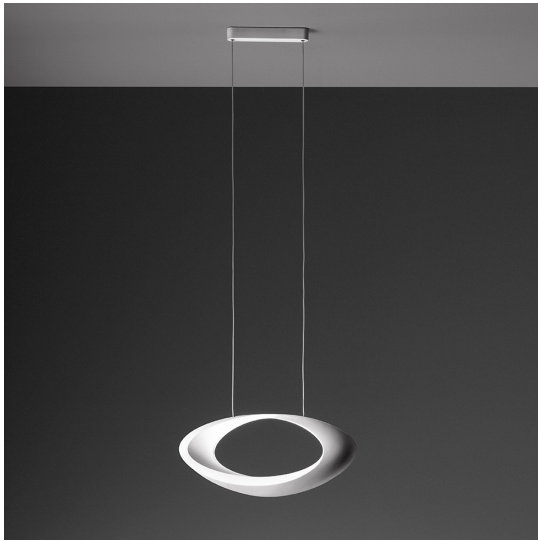

# Cabildo Suspension LED 2700K White

Eric Solè

IP20     Dimmerable: 

## LUMINAIRE

- Watt: **44W**
- Voltage: **220-240V**
- Delivered lumens output: **2641lm**
- CCT: **2700K**
- Efficiency: **73%**
- Efficacy: **60.01lm/W**
- CRI: **95**
- Dimmable Typology: **Push**

## DESCRIPTION

Body lamp in painted die-cast aluminium. The indirect light shapes the body lamp, bringing out its winding form and giving it the astonishing appearance of a ring of light. The suspension cables are also feed cables.

## FEATURES

- Article Code: **1182W10A**
- Colour: **White**
- Installation: **Suspension**
- Material: **Aluminium**
- Series: **Design Collection**
- Environment: **Indoor**
- Area contract: **Residential**
- Emission: **Indirect Diffused**
- design by: **Eric Solè**