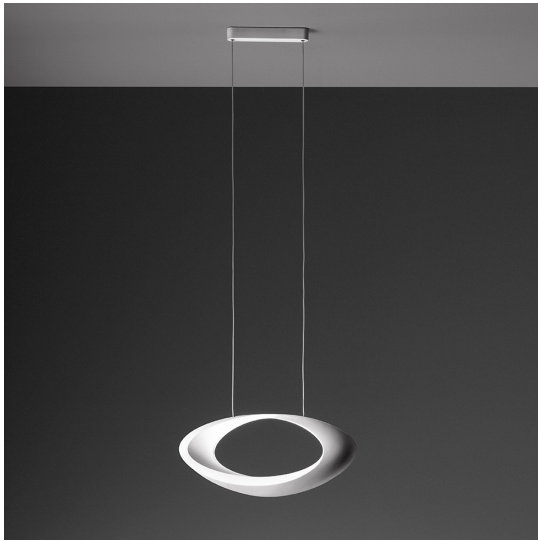

Cabildo Suspension LED 3000K White

Eric Solè

IP20      Dimmerable: 

LUMINAIRE

- Watt: **44W**
- Voltage: **220-240V**
- Delivered lumens output: **2824lm**
- CCT: **3000K**
- Efficiency: **73%**
- Efficacy: **64.19lm/W**
- CRI: **95**
- Dimmable Typology: **Push**

Notes

Lamp included.

DESCRIPTION

Body lamp in painted die-cast aluminium. The indirect light shapes the body lamp, bringing out its winding form and giving it the astonishing appearance of a ring of light. The suspension cables are also feed cables.

PRODUCT CODE: 1182010A

FEATURES

- Article Code: **1182010A**
- Colour: **White**
- Installation: **Suspension**
- Material: **Aluminium**
- Series: **Design Collection**
- Environment: **Indoor**
- Area contract: **Residential**
- Emission: **Indirect Diffused**
- design by: **Eric Solè**

DIMENSIONS

- Width: **cm 41**
- Base Length: **cm 19**
- Base Width: **cm 9.5**
- Max Height from ceiling: **cm 150**
- Glow Wire Test: **750°**

SOURCES INCLUDED

- Category: **Led**
- Number: **1**
- Watt: **44W**
- Delivered lumens output: **4230lm**
- Color temperature (K): **3000K**
- CRI: **90**
- Color Tolerance: **MacAdam 2SDCM**