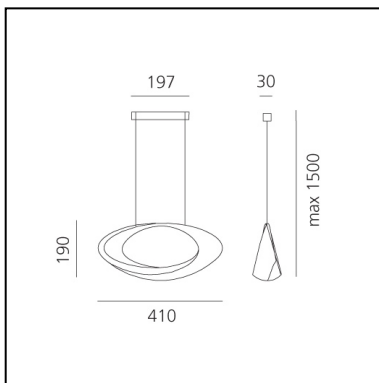

Cabildo Suspension LED 3000K White

Eric Solè

IP20      Dimmerable: 

LUMINAIRE

- Watt: **44W**
- Voltage: **220-240V**
- Delivered lumens output: **2824lm**
- CCT: **3000K**
- Efficiency: **73%**
- Efficacy: **64.19lm/W**
- CRI: **95**
- Dimmable Typology: **Push**

Notes

Lamp included.

DESCRIPTION

Body lamp in painted die-cast aluminium. The indirect light shapes the body lamp, bringing out its winding form and giving it the astonishing appearance of a ring of light. The suspension cables are also feed cables.

PRODUCT CODE: 1182010A

FEATURES

- Article Code: **1182010A**
- Colour: **White**
- Installation: **Suspension**
- Material: **Aluminium**
- Series: **Design Collection**
- Environment: **Indoor**
- Area contract: **Residential**
- Emission: **Indirect Diffused**
- design by: **Eric Solè**

DIMENSIONS

- Width: **cm 41**
- Base Length: **cm 19**
- Base Width: **cm 9.5**
- Max Height from ceiling: **cm 150**
- Glow Wire Test: **750°**

SOURCES INCLUDED

- Category: **Led**
- Number: **1**
- Watt: **44W**
- Delivered lumens output: **4230lm**
- Color temperature (K): **3000K**
- CRI: **90**
- Color Tolerance: **MacAdam 2SDCM**