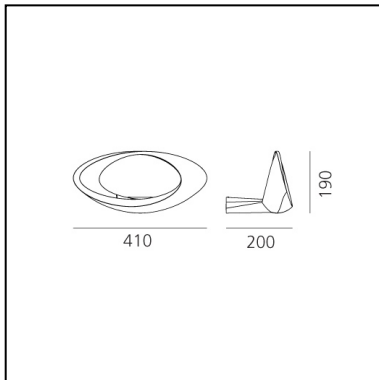

Cabildo Wall LED 3000K

Eric Solè

IP20      Dimmerable: 

LUMINAIRE

- Watt: **28W**
- Voltage: **220-240V**
- Delivered lumens output: **2137lm**
- CCT: **3000K**
- Efficiency: **73%**
- Efficacy: **76.32lm/W**
- CRI: **95**
- Dimmable Typology: **Push**

Notes

Lamp included.

DESCRIPTION

The indirect light shapes the body lamp, bringing out its winding form and giving it the astonishing appearance of a ring of light. Wall support and body lamp in painted die-cast aluminium.

PRODUCT CODE: 1181010A

FEATURES

- Article Code: **1181010A**
- Colour: **White**
- Installation: **Wall**
- Material: **Aluminium**
- Series: **Design Collection**
- Environment: **Indoor**
- Area contract: **Residential**
- Emission: **Indirect Diffused**
- design by: **Eric Solè**

DIMENSIONS

- Length: **cm 20**
- Width: **cm 41**
- Height: **cm 19**
- Glow Wire Test: **750°**

SOURCES INCLUDED

- Category: **Led**
- Number: **1**
- Watt: **28 W**
- Delivered lumens output: **3200lm**
- Color Rendering: **90**
- Color temperature (K): **3000K**
- Color Tolerance: **MacAdam 2SDCM**