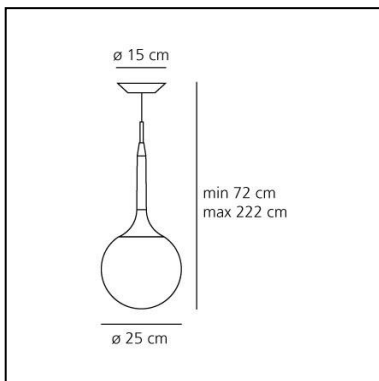

## LUMINAIRE

- Watt: **77W**
- Voltage: **220V-240V**
- Delivered lumens output: **1065lm**
- CCT: **3000K**
- Efficiency: **81%**
- Efficacy: **14.52lm/W**
- CRI: **100**

## FEATURES

- Article Code: **1053010A**
- Colour: **White**
- Installation: **Suspension**
- Material: **Blown glass, polycarbonate**
- Series: **Design Collection**
- Environment: **Indoor**
- Area contract: **Hospitality, Retail, Residential**
- Emission: **Diffused**
- design by: **Michele De Lucchi, Huub Ubbens**

## DIMENSIONS

- Height: **cm 72**
- Diameter: **cm 25**
- Base Diameter: **cm 15**
- Max Height from ceiling: **cm 222**
- Glow Wire Test: **750°**