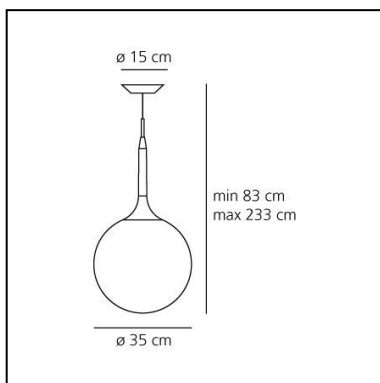

LUMINAIRE

- Watt: **150W**
- Voltage: **220V-240V**
- Delivered lumens output: **2431lm**
- CCT: **3000K**
- Efficiency: **85%**
- Efficacy: **16.21lm/W**
- CRI: **100**

Notes

Adjustment of the luminous intensity only with dimmable bulbs.

DESCRIPTION

The spherical diffuser design is enhanced by a removable-fitting and tapering luminous stem, that makes a sweet transition from the strong diffuser light to the blind lamp structure area. Ceiling rose and stem in thermoplastic resin, blown glass diffuser.

PRODUCT CODE: 1052010A

FEATURES

- Article Code: **1052010A**
- Colour: **White**
- Installation: **Suspension**
- Material: **Blown glass, polycarbonate**
- Series: **Design Collection**
- Environment: **Indoor**
- Area contract: **Hospitality, Retail, Residential**
- Emission: **Diffused**
- design by: **Michele De Lucchi, Huub Ubbens**

DIMENSIONS

- Height: **cm 83**
- Diameter: **cm 35**
- Base Diameter: **cm 15**
- Max Height from ceiling: **cm 233**
- Glow Wire Test: **750°**

NOT INCLUDED SOURCES

- Category: **HALO**
- Number: **1**
- Lbs: **Qt32**
- Watt: **150W**
- Socket: **E27**
- Color Rendering: **1a**
- Color temperature (K): **2900K**
- Duration (h): **2000h**