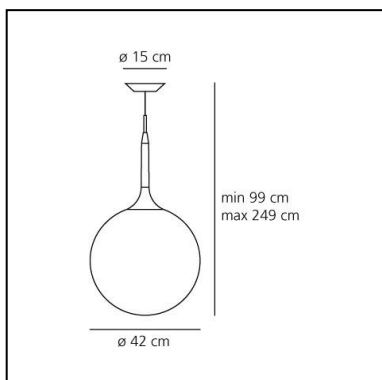

Castore suspension 42

Michele De Lucchi
Huub Ubbens

IP20   **EAC**  **CCC**  **CE**  Dimmerable: 

LUMINAIRE

- Watt: **205W**
- Voltage: **220V-240V**
- Delivered lumens output: **3800lm**
- CCT: **3000K**
- Efficiency: **90%**
- Efficacy: **18.53lm/W**
- CRI: **100**

Notes

Adjustment of the luminous intensity only with dimmable bulbs.

DESCRIPTION

The spherical diffuser design is enhanced by a removable-fitting and tapering luminous stem, that makes a sweet transition from the strong diffuser light to the blind lamp structure area. Ceiling rose and stem in thermoplastic resin, blown glass diffuser.

PRODUCT CODE: 1051010A

FEATURES

- Article Code: **1051010A**
- Colour: **White**
- Installation: **Suspension**
- Material: **Blown glass, polycarbonate**
- Series: **Design Collection**
- Environment: **Indoor**
- Area contract: **Hospitality, Retail, Residential**
- Emission: **Diffused**
- design by: **Michele De Lucchi, Huub Ubbens**

DIMENSIONS

- Height: **cm 99**
- Diameter: **cm 42**
- Base Diameter: **cm 15**
- Max Height from ceiling: **cm 249**
- Glow Wire Test: **750°**

NOT INCLUDED SOURCES

- Category: **HALO**
- Number: **1**
- Watt: **150W**
- Socket: **E27**
- Class: **A**