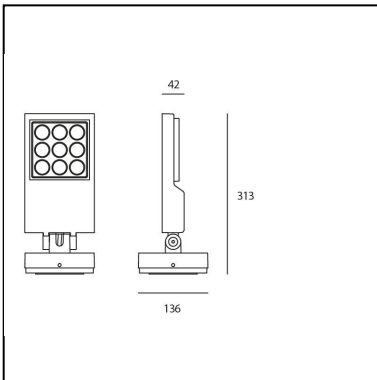

Cefiso 14 - 5,4° 3000K Anthracite grey

Alessandro Pedretti

LUMINAIRE

- Watt: **23W**
- Voltage: **220V-240V**
- Delivered lumens output: **1231lm**
- CCT: **3000K**
- Efficiency: **84%**
- Efficacy: **53.53lm/W**

DESCRIPTION

Light fixture with adjustable direct emission, with high-performance LED light sources. Floor, wall and eaves installation. 2 sizes: Cefiso 14, Cefiso 20. Available in two finishes: grey-white and anthracite grey painted. Consist of adjustable lighting unit and terminal board. Rotation on the base $\pm 180^\circ$, body tilting $\pm 90^\circ$ by means of a graduated metal ring allowing an accurate adjustment. Positioning is maintained by means of locking dowels. Body and terminal board in EN AB44100 aluminium, silicone gaskets. Electronic ballast integrated in the body. Silkscreened tempered glass siliconed flush with the body to avoid backwater. Wiring to be carried out inside the terminal board by piercing an IP65 grommet suitable for cables with a diameter of 8-13 mm. PMMA lenses in 3 different versions of beams. White monochromatic LEDs available in 3 colour temperatures: Warm = 3000K Neutral = 4000K Screws in AISI 316 stainless steel. Painted die-cast aluminium with 3-stage outdoor treatment: nanotechnologies, antioxidant primer, polyester paint. Technical features of light fixtures in compliance with EN60598-1 and part 2-5. IP Rating IP65. ENEC approved. Insulation class I.

PRODUCT CODE: T418010W10

FEATURES

- Article Code: **T418010W10**
- Colour: **Anthracite grey**
- Installation: **FloorWall**
- Material: **Aluminum, tempered glass, methacrylate**
- Series: **Architectural Outdoor**
- Environment: **Outdoor**
- Area contract: **Outdoor**
- design by: **Alessandro Pedretti**

DIMENSIONS

- Width: **cm 4.2**
- Height: **cm 31.3**
- Base Width: **cm 13.6**
- Impact Resistance: **IK10**

SOURCES INCLUDED

- Category: **Led**
- Number: **1**
- Watt: **23W**
- Color temperature (K): **3000K**
- CRI: **80**