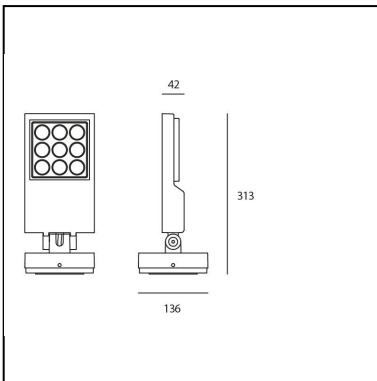

Cefiso 14 - EL (WW) 3000K Anthracite grey

Alessandro Pedretti

LUMINAIRE

- Watt: **23W**
- Voltage: **220V-240V**
- Delivered lumens output: **1198lm**
- CCT: **3000K**
- Efficiency: **82%**
- Efficacy: **52.10lm/W**

DESCRIPTION

Light fixture with adjustable direct emission, with high-performance LED light sources. Floor, wall and eaves installation. 2 sizes: Cefiso 14, Cefiso 20. Available in two finishes: grey-white and anthracite grey painted. Consist of adjustable lighting unit and terminal board. Rotation on the base $\pm 180^\circ$, body tilting $\pm 90^\circ$ by means of a graduated metal ring allowing an accurate adjustment. Positioning is maintained by means of locking dowels. Body and terminal board in EN AB44100 aluminium, silicone gaskets. Electronic ballast integrated in the body. Silkscreened tempered glass siliconed flush with the body to avoid backwater. Wiring to be carried out inside the terminal board by piercing an IP65 grommet suitable for cables with a diameter of 8-13 mm. PMMA lenses in 3 different versions of beams. White monochromatic LEDs available in 3 colour temperatures: Warm = 3000K Neutral = 4000K Screws in AISI 316 stainless steel. Painted die-cast aluminium with 3-stage outdoor treatment: nanotechnologies, antioxidant primer, polyester paint. Technical features of light fixtures in compliance with EN60598-1 and part 2-5. IP Rating IP65. ENEC approved. Insulation class I.

PRODUCT CODE: T4180ELW10

FEATURES

- Article Code: **T4180ELW10**
- Colour: **Anthracite grey**
- Installation: **FloorWall**
- Material: **Aluminum, tempered glass, methacrylate**
- Series: **Architectural Outdoor**
- Environment: **Outdoor**
- Area contract: **Outdoor**
- design by: **Alessandro Pedretti**

DIMENSIONS

- Width: **cm 4.2**
- Height: **cm 31.3**
- Base Width: **cm 13.6**
- Impact Resistance: **IK10**

SOURCES INCLUDED

- Category: **Led**
- Number: **1**
- Watt: **23W**
- Color temperature (K): **3000K**
- CRI: **80**