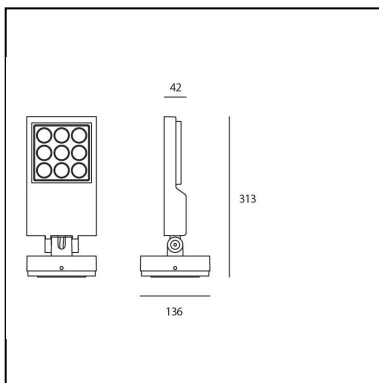

Cefiso 14 - EL (WW) 3000K Gray/white

Alessandro Pedretti

LUMINAIRE

- Watt: **23W**
- Voltage: **220V-240V**
- Delivered lumens output: **1198lm**
- CCT: **3000K**
- Efficiency: **82%**
- Efficacy: **52.10lm/W**

DESCRIPTION

Light fixture with adjustable direct emission, with high-performance LED light sources. Floor, wall and eaves installation. 2 sizes: Cefiso 14, Cefiso 20. Available in two finishes: grey-white and anthracite grey painted. Consist of adjustable lighting unit and terminal board. Rotation on the base $\pm 180^\circ$, body tilting $\pm 90^\circ$ by means of a graduated metal ring allowing an accurate adjustment. Positioning is maintained by means of locking dowels. Body and terminal board in EN AB44100 aluminium, silicone gaskets. Electronic ballast integrated in the body. Silkscreened tempered glass siliconed flush with the body to avoid backwater. Wiring to be carried out inside the terminal board by piercing an IP65 grommet suitable for cables with a diameter of 8-13 mm. PMMA lenses in 3 different versions of beams. White monochromatic LEDs available in 3 colour temperatures: Warm = 3000K Neutral = 4000K Screws in AISI 316 stainless steel. Painted die-cast aluminium with 3-stage outdoor treatment: nanotechnologies, antioxidant primer, polyester paint. Technical features of light fixtures in compliance with EN60598-1 and part 2-5. IP Rating IP65. ENEC approved. Insulation class I.

PRODUCT CODE: T4180ELW00

FEATURES

- Article Code: **T4180ELW00**
- Colour: **Gray/white**
- Installation: **FloorWall**
- Material: **Aluminum, tempered glass, methacrylate**
- Series: **Architectural Outdoor**
- Environment: **Outdoor**
- Area contract: **Outdoor**
- design by: **Alessandro Pedretti**

DIMENSIONS

- Width: **cm 4.2**
- Height: **cm 31.3**
- Base Width: **cm 13.6**
- Impact Resistance: **IK10**

SOURCES INCLUDED

- Category: **Led**
- Number: **1**
- Watt: **23W**
- Color temperature (K): **3000K**
- CRI: **80**