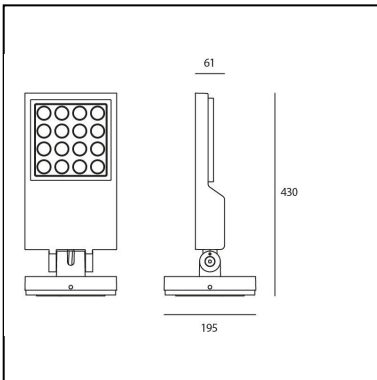

Cefiso 20 - 40° 3000K Gray/white

Alessandro Pedretti

LUMINAIRE

- Watt: **37W**
- Voltage: **220V-240V**
- Delivered lumens output: **2110lm**
- CCT: **3000K**
- Efficiency: **81%**
- Efficacy: **57.04lm/W**
- CRI: **80**

Notes

Flood optic: wide luminous flow suitable for lighting large areas. 32° optic.

DESCRIPTION

Floor/ wall adjustable spotlight, with LED sources. Materials: floor/ wall support and body in painted aluminium, screen in tempered glass. PMMA lenses - flood optic. Monochrome white LED, 3000K (warm).

PRODUCT CODE: T418139W00

FEATURES

- Article Code: **T418139W00**
- Colour: **Gray/white**
- Installation: **FloorWall**
- Material: **Aluminum, tempered glass, methacrylate**
- Series: **Architectural Outdoor**
- Environment: **Outdoor**
- Area contract: **Outdoor**
- design by: **Alessandro Pedretti**

DIMENSIONS

- Width: **cm 6.1**
- Height: **cm 43**
- Base Width: **cm 19.5**
- Impact Resistance: **IK10**

SOURCES INCLUDED

- Category: **Led**
- Number: **1**
- Watt: **38W**
- Color temperature (K): **3000K**
- CRI: **80 typ**