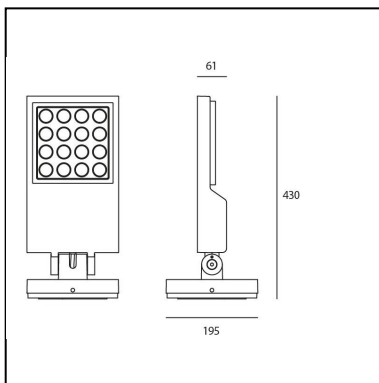

Cefiso 20 - 5,4° 3000K Anthracite gray

Alessandro Pedretti

LUMINAIRE

- Watt: **37W**
- Voltage: **220V-240V**
- Delivered lumens output: **2189lm**
- CCT: **3000K**
- Efficiency: **84%**
- Efficacy: **59.15lm/W**
- CRI: **80**

DESCRIPTION

Light fixture with adjustable direct emission, with high-performance LED light sources. Floor, wall and eaves installation. 2 sizes: Cefiso 14, Cefiso 20. Available in two finishes: grey-white and anthracite grey painted. Consist of adjustable lighting unit and terminal board. Rotation on the base $\pm 180^\circ$, body tilting $\pm 90^\circ$ by means of a graduated metal ring allowing an accurate adjustment. Positioning is maintained by means of locking dowels. Body and terminal board in EN AB44100 aluminium, silicone gaskets. Electronic ballast integrated in the body. Silkscreened tempered glass siliconed flush with the body to avoid backwater. Wiring to be carried out inside the terminal board by piercing an IP65 grommet suitable for cables with a diameter of 8-13 mm. PMMA lenses in 3 different versions of beams. White monochromatic LEDs available in 3 colour temperatures: Warm = 3000K Neutral = 4000K Screws in AISI 316 stainless steel. Painted die-cast aluminium with 3-stage outdoor treatment: nanotechnologies, antioxidant primer, polyester paint. Technical features of light fixtures in compliance with EN60598-1 and part 2-5. IP Rating IP65. ENEC approved. Insulation class I.

PRODUCT CODE: T418110W10

FEATURES

- Article Code: **T418110W10**
- Colour: **Anthracite gray**
- Installation: **FloorWall**
- Material: **Aluminum, tempered glass, methacrylate**
- Series: **Architectural Outdoor**
- Environment: **Outdoor**
- Area contract: **Outdoor**
- design by: **Alessandro Pedretti**

DIMENSIONS

- Width: **cm 6.1**
- Height: **cm 43**
- Base Width: **cm 19.5**
- Impact Resistance: **IK10**

SOURCES INCLUDED

- Category: **Led**
- Number: **1**
- Watt: **38W**
- Color temperature (K): **3000K**
- CRI: **80 typ**