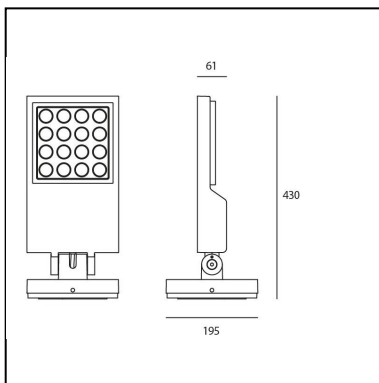

Cefiso 20 - 5,4° 3000K Gray/white

Alessandro Pedretti

LUMINAIRE

- Watt: **37W**
- Voltage: **220V-240V**
- Delivered lumens output: **2189lm**
- CCT: **3000K**
- Efficiency: **84%**
- Efficacy: **59.15lm/W**
- CRI: **80**

DESCRIPTION

Light fixture with adjustable direct emission, with high-performance LED light sources. Floor, wall and eaves installation. 2 sizes: Cefiso 14, Cefiso 20. Available in two finishes: grey-white and anthracite grey painted. Consist of adjustable lighting unit and terminal board. Rotation on the base +/-180°, body tilting +/-90° by means of a graduated metal ring allowing an accurate adjustment. Positioning is maintained by means of locking dowels. Body and terminal board in EN AB44100 aluminium, silicone gaskets. Electronic ballast integrated in the body. Silkscreened tempered glass siliconed flush with the body to avoid backwater. Wiring to be carried out inside the terminal board by piercing an IP65 grommet suitable for cables with a diameter of 8-13 mm. PMMA lenses in 3 different versions of beams. White monochromatic LEDs available in 3 colour temperatures: Warm = 3000K Neutral = 4000K Screws in AISI 316 stainless steel. Painted die-cast aluminium with 3-stage outdoor treatment: nanotechnologies, antioxidant primer, polyester paint. Technical features of light fixtures in compliance with EN60598-1 and part 2-5. IP Rating IP65. ENEC approved. Insulation class I.

PRODUCT CODE: T418110W00

FEATURES

- Article Code: **T418110W00**
- Colour: **Gray/white**
- Installation: **FloorWall**
- Material: **Aluminum, tempered glass, methacrylate**
- Series: **Architectural Outdoor**
- Environment: **Outdoor**
- Area contract: **Outdoor**
- design by: **Alessandro Pedretti**

DIMENSIONS

- Width: **cm 6.1**
- Height: **cm 43**
- Base Width: **cm 19.5**
- Impact Resistance: **IK10**

SOURCES INCLUDED

- Category: **Led**
- Number: **1**
- Watt: **38W**
- Color temperature (K): **3000K**
- CRI: **80 typ**