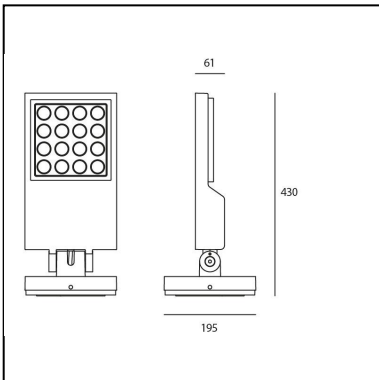

Cefiso 20 - EL (WW) 3000K Gray/white

Alessandro Pedretti

LUMINAIRE

- Watt: **37W**
- Voltage: **220V-240V**
- Delivered lumens output: **2137lm**
- CCT: **3000K**
- Efficiency: **82%**
- Efficacy: **57.74lm/W**
- CRI: **80**

DESCRIPTION

Light fixture with adjustable direct emission, with high-performance LED light sources. Floor, wall and eaves installation. 2 sizes: Cefiso 14, Cefiso 20. Available in two finishes: grey-white and anthracite grey painted. Consist of adjustable lighting unit and terminal board. Rotation on the base $\pm 180^\circ$, body tilting $\pm 90^\circ$ by means of a graduated metal ring allowing an accurate adjustment. Positioning is maintained by means of locking dowels. Body and terminal board in EN AB44100 aluminium, silicone gaskets. Electronic ballast integrated in the body. Silkscreened tempered glass siliconed flush with the body to avoid backwater. Wiring to be carried out inside the terminal board by piercing an IP65 grommet suitable for cables with a diameter of 8-13 mm. PMMA lenses in 3 different versions of beams. White monochromatic LEDs available in 3 colour temperatures: Warm = 3000K Neutral = 4000K Screws in AISI 316 stainless steel. Painted die-cast aluminium with 3-stage outdoor treatment: nanotechnologies, antioxidant primer, polyester paint. Technical features of light fixtures in compliance with EN60598-1 and part 2-5. IP Rating IP65. ENEC approved. Insulation class I.

PRODUCT CODE: T4181ELW00

FEATURES

- Article Code: **T4181ELW00**
- Colour: **Gray/white**
- Installation: **FloorWall**
- Material: **Aluminum, tempered glass, methacrylate**
- Series: **Architectural Outdoor**
- Environment: **Outdoor**
- Area contract: **Outdoor**
- design by: **Alessandro Pedretti**

DIMENSIONS

- Width: **cm 6.1**
- Height: **cm 43**
- Base Width: **cm 19.5**
- Impact Resistance: **IK10**

SOURCES INCLUDED

- Category: **Led**
- Number: **1**
- Watt: **38W**
- Color temperature (K): **3000K**
- CRI: **80 typ**