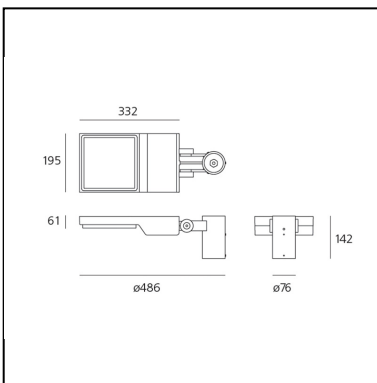

LUMINAIRE

- Watt: **40W**
- Voltage: **220V-240V**
- Delivered lumens output: **1848lm**
- CCT: **3000K**
- Efficiency: **75%**
- Efficacy: **46.20lm/W**
- CRI: **80**

DESCRIPTION

Light fixture with adjustable direct emission, with high-performance LED light sources. Pole installation. Available in two finishes: light grey painted and anthracite grey painted. Composed by lighting unit and pole support. Fixing is maintained by means of locking dowels. The pole, not supplied, must have a $\varnothing$ 60mm and h90mm shank for the correct fixing of the headpole. The pole height must be 4m from the ground to provide a correct surface lighting. At these conditions, the poles can be installed at a distance of 15m, suitable for lighting a 4m carriageway in compliance with S3 class for cycle tracks. Body in EN AB44100 aluminium, pole support in galvanized iron, silicone gaskets. Electronic ballast integrated in the body. The light fixture is protected from impulse overvoltage up to 4KV both in differential and common mode. Silicone-sealed silk-screened tempered glass. IP67 connector for electric connection to the mains, it can be housed in the pole compartment and is suitable for cables with a diameter of 5-13.5mm. LED circuits with PMMA lenses with road emission beam. White monochromatic LEDs available in 3 colour temperatures: Warm = 3000K Neutral = 4000K Cold = 6000K Screws in AISI 316 stainless steel. All parts in die-cast aluminium and galvanized iron are painted with 3-stage outdoor treatment: nanotechnologies, antioxidant primer, polyester paint. Technical features of light fixtures in compliance with EN60598-1 and part 2-5. IP Rating IP65. Insulation class II.

PRODUCT CODE: T418200W00

FEATURES

- Article Code: **T418200W00**
- Colour: **Grey/white**
- Installation: **Floor**
- Material: **Aluminum, tempered glass, methacrylate, galvanized iron**
- Series: **Architectural Outdoor**
- design by: **Alessandro Pedretti**

DIMENSIONS

- Length: **cm 48.5**
- Width: **cm 19.5**
- Max Extension Height: **cm 400**
- Impact Resistance: **IK10**

SOURCES INCLUDED

- Category: **Led**
- Number: **1**
- Watt: **41W**
- Color temperature (K): **3000K**
- CRI: **80**