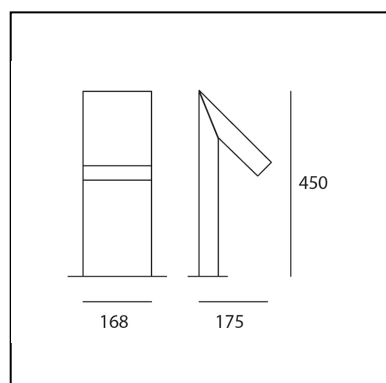

Chilone Floor 45 Anthracite gray

Ernesto Gismondi

IP65   EAC 

LUMINAIRE

- Watt: **8W**
- Voltage: **220V-240V**
- Delivered lumens output: **194lm**
- CCT: **3000K**
- Efficiency: **47%**
- Efficacy: **24.25lm/W**

Notes

Floor version is available in three heights and in Up model. Floor fixing with ground mounting plate.

DESCRIPTION

Floor and wall matching outdoor luminaires. It is possible to install the device with the light pointed either downwards or upwards.

DIMENSIONS

- Length: **cm 17.5**
- Width: **cm 16.8**
- Height: **cm 45**

SOURCES INCLUDED

- Category: **Led**
- Number: **1**
- Watt: **8W**
- Color temperature (K): **3000K**
- CRI: **80**