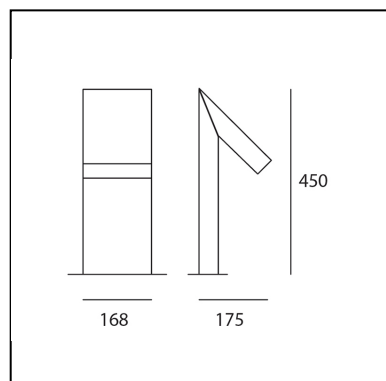

## DESCRIPTION

Floor and wall matching outdoor luminaires. It is possible to install the device with the light pointed either downwards or upwards.

IP65   EAC 

**PRODUCT CODE: T082210**

## DIMENSIONS

- Length: **cm 17.5**
- Width: **cm 16.8**
- Height: **cm 45**