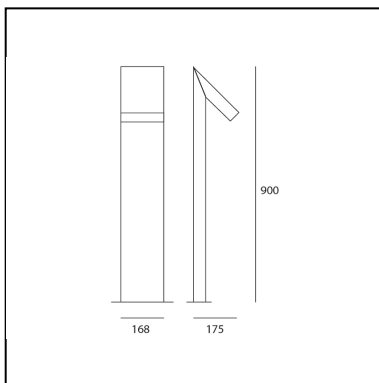

LUMINAIRE

- Watt: **8W**
- Voltage: **220V-240V**
- Delivered lumens output: **194lm**
- CCT: **3000K**
- Efficiency: **47%**
- Efficacy: **24.25lm/W**

Notes

Floor version is available in three heights and in Up model. Floor fixing with ground mounting plate.

DESCRIPTION

Floor and wall matching outdoor luminaires. It is possible to install the device with the light pointed either downwards or upwards.

PRODUCT CODE: T082100

FEATURES

- Article Code: **T082100**
- Colour: **Gray/white**
- Installation: **BollardFloor**
- Material: **Aluminum, polycarbonate**
- Series: **Architectural Outdoor**
- Environment: **Outdoor**
- Area contract: **null**
- Emission: **Direct**
- design by: **Ernesto Gismondi**

DIMENSIONS

- Length: **cm 17.5**
- Width: **cm 16.8**
- Height: **cm 90**

SOURCES INCLUDED

- Category: **Led**
- Number: **1**
- Watt: **8W**
- Color temperature (K): **3000K**
- CRI: **80**