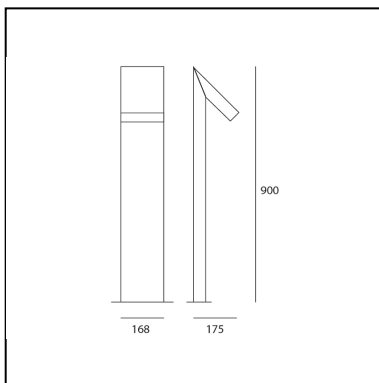

Chilone Floor 90 Rust

Ernesto Gismondi

LUMINAIRE

- Watt: **8W**
- Voltage: **220V-240V**
- Delivered lumens output: **194lm**
- CCT: **3000K**
- Efficiency: **47%**
- Efficacy: **24.25lm/W**

Notes

Floor version is available in three heights and in Up model. Floor fixing with ground mounting plate.

DESCRIPTION

Floor and wall matching outdoor luminaires. It is possible to install the device with the light pointed either downwards or upwards.

PRODUCT CODE: T082110

FEATURES

- Article Code: **T082110**
- Colour: **Rust**
- Installation: **BollardFloor**
- Material: **Aluminum, polycarbonate**
- Series: **Architectural Outdoor**
- Environment: **Outdoor**
- Area contract: **null**
- Emission: **Direct**
- design by: **Ernesto Gismondi**

DIMENSIONS

- Length: **cm 17.5**
- Width: **cm 16.8**
- Height: **cm 90**

SOURCES INCLUDED

- Category: **Led**
- Number: **1**
- Watt: **8W**
- Color temperature (K): **3000K**
- CRI: **80**