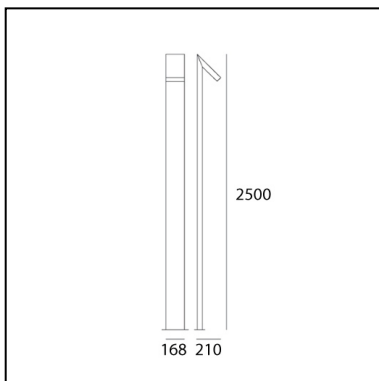

Chilone Pole 250 Gray/white

Ernesto Gismondi

IP65   EAC 

LUMINAIRE

- Watt: **16W**
- Voltage: **220V-240V**
- Delivered lumens output: **310lm**
- CCT: **3000K**
- Efficiency: **47%**
- Efficacy: **19.37lm/W**

Notes

Floor version is available in three heights and in Up model. Floor fixing with ground mounting plate.

DESCRIPTION

Floor and wall matching outdoor luminaires. It is possible to install the device with the light pointed either downwards or upwards.

DIMENSIONS

- Length: **cm 21**
- Width: **cm 16.8**
- Height: **cm 250**

SOURCES INCLUDED

- Category: **Led**
- Number: **1**
- Watt: **16W**
- Color temperature (K): **3000K**
- Color Tolerance: **MacAdam 2SDCM**
- Service Life: **L70 (6K) 50000h**