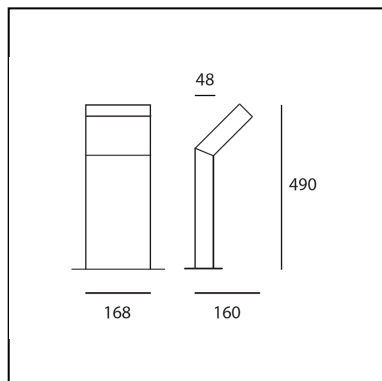

Chilone Up Floor Anthracite gray

Ernesto Gismondi

LUMINAIRE

- Watt: **16W**
- Voltage: **220V-240V**
- Delivered lumens output: **515lm**
- CCT: **3000K**
- Efficiency: **78%**
- Efficacy: **32.19lm/W**

Notes

Floor version is available in three heights and in Up model. Floor fixing with ground mounting plate.

DESCRIPTION

Floor and wall matching outdoor luminaires. It is possible to install the device with the light pointed either downwards or upwards.

PRODUCT CODE: T082320

FEATURES

- Article Code: **T082320**
- Colour: **Anthracite gray**
- Installation: **BollardFloor**
- Material: **Aluminum, polycarbonate**
- Series: **Architectural Outdoor**
- Environment: **Outdoor**
- Area contract: **null**
- Emission: **Direct**
- design by: **Ernesto Gismondi**

DIMENSIONS

- Length: **cm 16**
- Width: **cm 16.8**
- Height: **cm 49**

SOURCES INCLUDED

- Category: **Led**
- Number: **1**
- Watt: **16W**
- Color temperature (K): **3000K**
- Color Tolerance: **MacAdam 2SDCM**
- Service Life: **L70 (6K) 50000h**