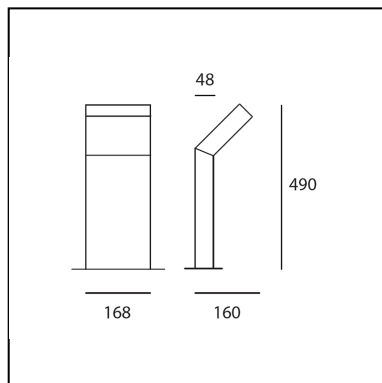

## LUMINAIRE

- Watt: **16W**
- Voltage: **220V-240V**
- Delivered lumens output: **515lm**
- CCT: **3000K**
- Efficiency: **78%**
- Efficacy: **32.19lm/W**

## DIMENSIONS

- Length: **cm 16**
- Width: **cm 16.8**
- Height: **cm 49**

## SOURCES INCLUDED

- Category: **Led**
- Number: **1**
- Watt: **16W**
- Color temperature (K): **3000K**
- Color Tolerance: **MacAdam 2SDCM**
- Service Life: **L70 (6K) 50000h**