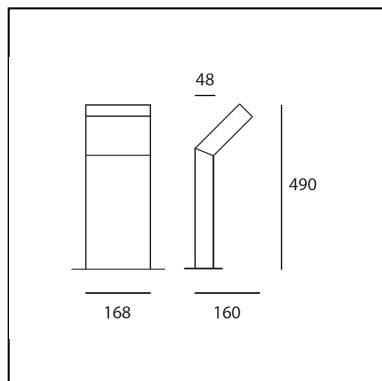

## LUMINAIRE

- Watt: **16W**
- Voltage: **220V-240V**
- Delivered lumens output: **515lm**
- CCT: **3000K**
- Efficiency: **78%**
- Efficacy: **32.19lm/W**

## DIMENSIONS

- Length: **cm 16**
- Width: **cm 16.8**
- Height: **cm 49**

## SOURCES INCLUDED

- Category: **Led**
- Number: **1**
- Watt: **16W**
- Color temperature (K): **3000K**
- Color Tolerance: **MacAdam 2SDCM**
- Service Life: **L70 (6K) 50000h**