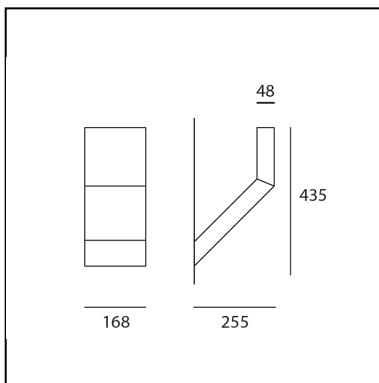

Chilone Wall Anthracite gray

Ernesto Gismondi

LUMINAIRE

- Watt: **16W**
- Voltage: **220V-240V**
- Delivered lumens output: **515lm**
- CCT: **3000K**
- Efficiency: **78%**
- Efficacy: **32.19lm/W**

Notes

LED included.

DESCRIPTION

Floor and wall matching outdoor luminaires. It is possible to install the device with the light pointed either downwards or upwards. Floor version is available in three heights and in Up model.

PRODUCT CODE: T082420

FEATURES

- Article Code: **T082420**
- Colour: **Anthracite gray**
- Installation: **Wall**
- Material: **Aluminum, polycarbonate**
- Series: **Architectural Outdoor**
- Environment: **Outdoor**
- Area contract: **null**
- Emission: **Direct**
- design by: **Ernesto Gismondi**

DIMENSIONS

- Length: **cm 25.5**
- Width: **cm 16.7**
- Height: **cm 43.5**

SOURCES INCLUDED

- Category: **Led**
- Number: **1**
- Watt: **16W**
- Color temperature (K): **3000K**
- Color Tolerance: **MacAdam 2SDCM**
- Service Life: **L70 (6K) 50000h**