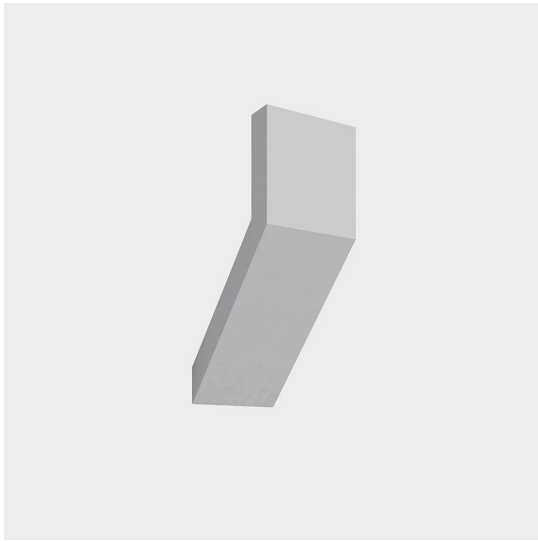

Chilone Wall Anthracite gray

Ernesto Gismondi

LUMINAIRE

- Watt: **16W**
- Voltage: **220V-240V**
- Delivered lumens output: **515lm**
- CCT: **3000K**
- Efficiency: **78%**
- Efficacy: **32.19lm/W**

Notes

LED included.

DESCRIPTION

Floor and wall matching outdoor luminaires. It is possible to install the device with the light pointed either downwards or upwards. Floor version is available in three heights and in Up model.

PRODUCT CODE: T082420

FEATURES

- Article Code: **T082420**
- Colour: **Anthracite gray**
- Installation: **Wall**
- Material: **Aluminum, polycarbonate**
- Series: **Architectural Outdoor**
- Environment: **Outdoor**
- Area contract: **null**
- Emission: **Direct**
- design by: **Ernesto Gismondi**

DIMENSIONS

- Length: **cm 25.5**
- Width: **cm 16.7**
- Height: **cm 43.5**

SOURCES INCLUDED

- Category: **Led**
- Number: **1**
- Watt: **16W**
- Color temperature (K): **3000K**
- Color Tolerance: **MacAdam 2SDCM**
- Service Life: **L70 (6K) 50000h**