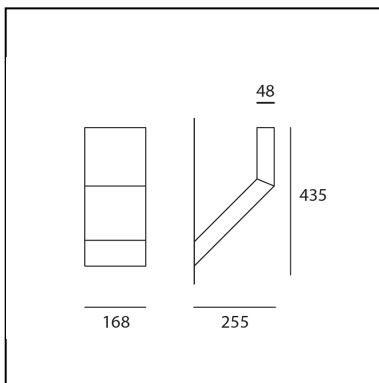

LUMINAIRE

- Watt: **16W**
- Voltage: **220V-240V**
- Delivered lumens output: **515lm**
- CCT: **3000K**
- Efficiency: **78%**
- Efficacy: **32.19lm/W**

Notes

LED included.

DIMENSIONS

- Length: **cm 25.5**
- Width: **cm 16.7**
- Height: **cm 43.5**

SOURCES INCLUDED

- Category: **Led**
- Number: **1**
- Watt: **16W**
- Color temperature (K): **3000K**
- Color Tolerance: **MacAdam 2SDCM**
- Service Life: **L70 (6K) 50000h**