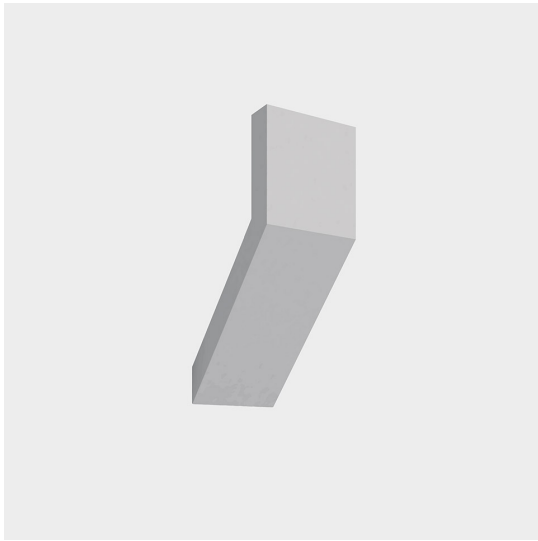

# Chilone Wall Gray/white

Ernesto Gismondi

## DESCRIPTION

Floor and wall matching outdoor luminaires. It is possible to install the device with the light pointed either downwards or upwards. Floor version is available in three heights and in Up model.

## DIMENSIONS

- Length: **cm 25.5**
- Width: **cm 16.7**
- Height: **cm 43.5**