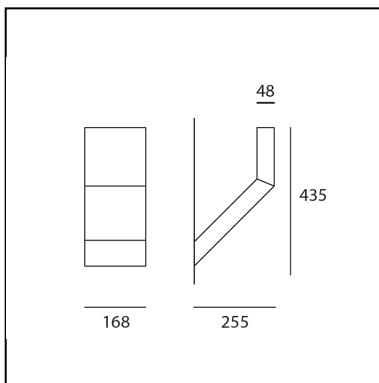

Chilone Wall Rust

Ernesto Gismondi

LUMINAIRE

- Watt: **16W**
- Voltage: **220V-240V**
- Delivered lumens output: **515lm**
- CCT: **3000K**
- Efficiency: **78%**
- Efficacy: **32.19lm/W**

Notes

LED included.

DESCRIPTION

Floor and wall matching outdoor luminaires. It is possible to install the device with the light pointed either downwards or upwards. Floor version is available in three heights and in Up model.

PRODUCT CODE: T082410

FEATURES

- Article Code: **T082410**
- Colour: **Rust**
- Installation: **Wall**
- Material: **Aluminum, polycarbonate**
- Series: **Architectural Outdoor**
- Environment: **Outdoor**
- Area contract: **null**
- Emission: **Direct**
- design by: **Ernesto Gismondi**

DIMENSIONS

- Length: **cm 25.5**
- Width: **cm 16.7**
- Height: **cm 43.5**

SOURCES INCLUDED

- Category: **Led**
- Number: **1**
- Watt: **16W**
- Color temperature (K): **3000K**
- Color Tolerance: **MacAdam 2SDCM**
- Service Life: **L70 (6K) 50000h**