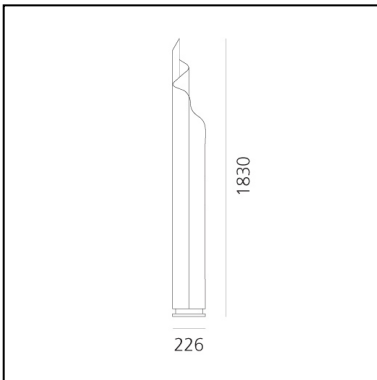

Chimera

Vico Magistretti

IP20   

LUMINAIRE

- Power Supply: **Electronic Integrated**
- Watt: **84W**
- Voltage: **220V-240V**
- CCT: **3000K**

DESCRIPTION

Base in white painted metal; structure/diffuser in heat-curved white opal methacrylate.

PRODUCT CODE: 0084010A

FEATURES

- Article Code: **0084010A**
- Colour: **White**
- Installation: **Floor**
- Material: **Methacrylate, aluminium, zamak**
- Series: **Design Collection**
- Environment: **Indoor**
- Area contract: **Residential**
- Emission: **Diffused And Filtered**
- design by: **Vico Magistretti**

DIMENSIONS

- Height: **cm 180**
- Diameter: **cm 22**

INCLUDED SOURCES

- Category: **FLUO**
- Number: **3**
- Lbs: **T16**
- Watt: **28W**
- Socket: **G5**