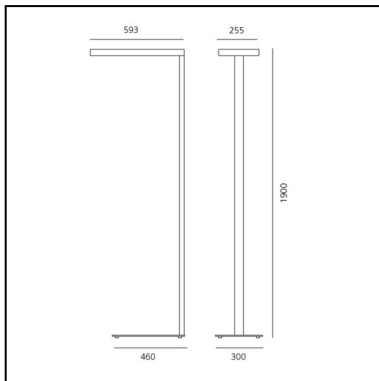

Chocolate Floor - Eco Comfort 3000K dimmable - Moka

a.g Licht

IP20   Dimmerable: 

LUMINAIRE

- Power Supply: **Electronic Dimmable Integrated**
- Watt: **77W**
- Delivered lumens output: **7520lm**
- CCT: **3000K**
- Efficiency: **68%**
- Efficacy: **97.66lm/W**
- CRI: **80**

DESCRIPTION

The innovative optic system, specifically made with 108 micro-reflectors, allows a dazzle-free, controlled and concentrated light emission for single workspaces (800x1600mm, 1-desk version) or double workspaces (1600x1600mm, 2-desks version). The aluminium profile works as heat sink to dissipate heat. Driver and components are located in the central compartment. The 4 LEDs located in each corner are protected by an integral anti-dust screen.

Luminous flux distribution: Version 1 desk – 800x1600mm: Total flux produced consists of 35% direct emission and 65% indirect emission.
Version 2 desk – 1600x1600mm: Total flux produced consists of 50% direct emission and 50% indirect emission.
Two options of light management: dimmable with manual independent control of direct and indirect emission, or Interactive DALI system offering automatic control of illumination on the working plane. A single button allows you to set the desired light with Interactive DALI option.
2 colours: brown and white.
Materials: head and stem in polished aluminium, base in polished aluminium, optics in metallized plastic, diffuser in clear polycarbonate.
Compliant with standard EN60598-1 and other specific regulations.

DIMENSIONS

- Length: **cm 59.3**
- Width: **cm 25.5**
- Height: **cm 190**
- Weight: **kg 14**

SOURCES INCLUDED

- Category: **Led**
- Number: **1**
- Watt: **77W**
- Color temperature (K): **3000K**